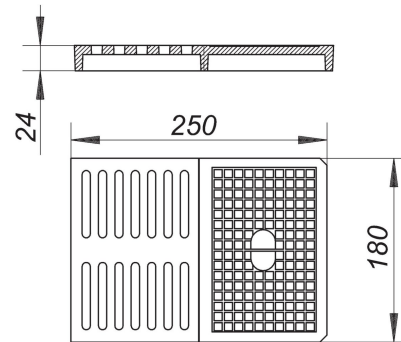

21. November 2019

grate for Ballstau 110, grey, 250 x 180 mm

Product No. **724922**
 EAN: 4001636724922
 Discount group: 3

used with type 110 Ballstau drain

two-part, ABS grey, 250 x 180 mm, load class K 3 (300 kg)

Product No.	Description	Dimensions
720061	anti-flooding drain Ballstau 110, DN 100	DN 100
720160	anti-flooding drain Ballstau 110/1, DN 100	DN 100
720368	anti-flooding drain Ballstau 110/3, DN 100	DN 100