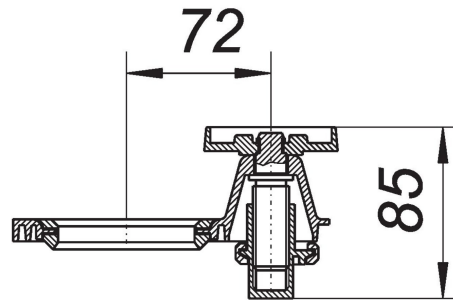

21. November 2019

Ballstau handwheel and seal

Product No. **724823**
 EAN: 4001636724823
 Discount group: 3

spare part for Ballstau 110

Product No.	Description	Dimensions
724809	Ballstau rising ball assembly	

Product No.	Description	Dimensions
720061	anti-flooding drain Ballstau 110, DN 100	DN 100
720160	anti-flooding drain Ballstau 110/1, DN 100	DN 100
720368	anti-flooding drain Ballstau 110/3, DN 100	DN 100