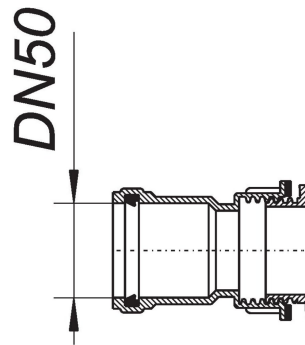

21. November 2019

side inlet connectors, DN 50

Product No. **724724**
 EAN: 4001636724724
 Discount group: 3

used with utility drain types 71/1 or 71/3 and Ballstau 110/1 or 110/3

Product No.	Description	Dimensions
720160	anti-flooding drain Ballstau 110/1, DN 100	DN 100
720368	anti-flooding drain Ballstau 110/3, DN 100	DN 100
710161	utility drain type 71/1, DN 50 side inlet, DN 100	DN 100
710369	utility drain type 71/3, DN 70 side inlet, DN 100	DN 100