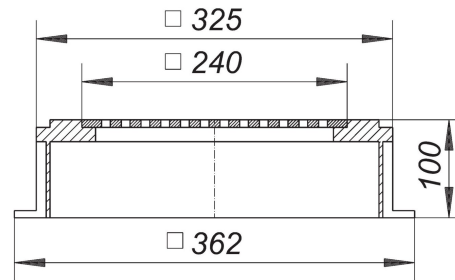

21. November 2019

**DALLMER****planter drain box, 362 x 362 mm**

Product No. **620958**  
 EAN: 4001636620958  
 Discount group: 10

for "green" roofs, with four connectors for drainage pipes

material:  
 frame polyurethane, 362 x 362 mm, height 100 mm  
 grate cast aluminium, 240 x 240 mm

Product No.	Description	Dimensions
621580	raising piece type 630 clamp ring	
622587	raising piece type 630 DallBit	
623584	raising piece type 630 PVC	
621061	roof drain type 62 clamp ring, DN 100	DN 100
621085	roof drain type 62 clamp ring, DN 125	DN 125
621092	roof drain type 62 clamp ring, DN 150	DN 150
621047	roof drain type 62 clamp ring, DN 70	DN 70
622068	roof drain type 62 DallBit, DN 100	DN 100
622082	roof drain type 62 DallBit, DN 125	DN 125
622099	roof drain type 62 DallBit, DN 150	DN 150
622044	roof drain type 62 DallBit, DN 70	DN 70
621160	roof drain type 62 H clamp ring, heated, DN 100	DN 100
621184	roof drain type 62 H clamp ring, heated, DN 125	DN 125
621191	roof drain type 62 H clamp ring, heated, DN 150	DN 150
621146	roof drain type 62 H clamp ring, heated, DN 70	DN 70
622167	roof drain type 62 H DallBit, heated, DN 100	DN 100