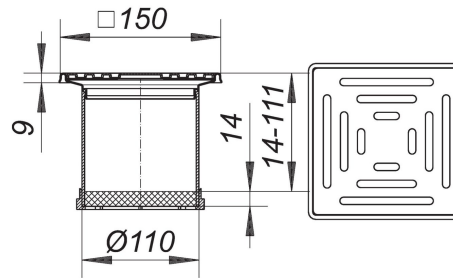

21. November 2019

DALLMER**grating SEC 10, 150 x 150 mm**

Product No. **510105**
 EAN: 4001636510105
 Discount group: 3

used with floor drain types 40, 42 and 46, with balcony drain types 83 and 84 as well as type 85 raising piece
 spigot ABS, extendable with DN 100 plastic pipe
 frame 304 stainless steel, 150 x 150 mm

grate 304 stainless steel, load class K 3 (300 kg)

Some of these gratings can be supplied with d: 103 mm spigot where its use is allowed.
 Please enquire.

Product No.	Description	Dimensions
495013	drainage ring S 10	

Product No.	Description	Dimensions
495020	Back flow seal S 10, d: 110 mm	d: 110 mm
832023	balcony drain body type 83 DallBit, DN 50	DN 50
832047	balcony drain body type 83 DallBit, DN 70	DN 70
830326	balcony drain body type 83 KF, DN 50	DN 50
830340	balcony drain body type 83 KF, DN 70	DN 70
830029	balcony drain body type 83, DN 50	DN 50
830043	balcony drain body type 83, DN 70	DN 70
832160	balcony drain body type 84 DallBit, DN 100	DN 100