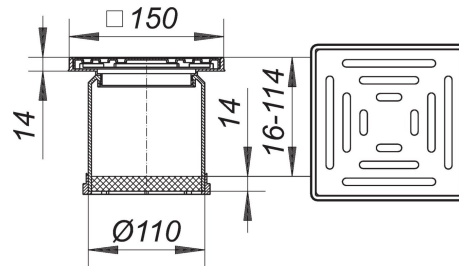

21. November 2019

**DALLMER****grating KE 10, 150 x 150 mm**

Product No. **510051**  
 EAN: 4001636510051  
 Discount group: 3

used with floor drain types 40, 42 and 46, with balcony drain types 83 and 84 as well as type 85 raising piece  
 spigot polypropylene, extendable with DN 100 plastic pipe  
 frame ABS, 150 x 150 mm  
 grate 304 stainless steel, load class K 3 (300 kg)

Some of these gratings can be supplied with d: 103 mm spigot where its use is allowed.  
 Please enquire.

Product No.	Description	Dimensions
495013	drainage ring S 10	

Product No.	Description	Dimensions
495020	Back flow seal S 10, d: 110 mm	d: 110 mm
832023	balcony drain body type 83 DallBit, DN 50	DN 50
832047	balcony drain body type 83 DallBit, DN 70	DN 70
830326	balcony drain body type 83 KF, DN 50	DN 50
830340	balcony drain body type 83 KF, DN 70	DN 70
830029	balcony drain body type 83, DN 50	DN 50
830043	balcony drain body type 83, DN 70	DN 70
832160	balcony drain body type 84 DallBit, DN 100	DN 100