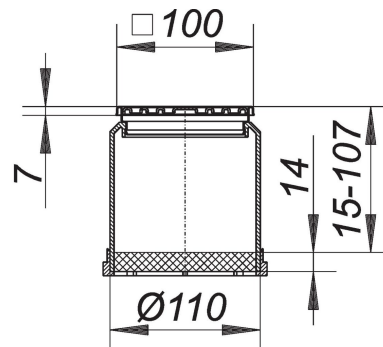

21. November 2019

DALLMER**grating EC 10, 100 x 100 mm**

Product No. **510013**
 EAN: 4001636510013
 Discount group: 3

used with floor drain types 40, 42 and 46, with balcony drain types 83 and 84 as well as type 85 raising piece
 spigot polypropylene, extendable with DN 100 plastic pipe
 frame 304 stainless steel, 100 x 100 mm
 grate 304 stainless steel, load class K 3 (300 kg)

Some of these gratings can be supplied with d: 103 mm spigot where its use is allowed.
 Please enquire.

Product No.	Description	Dimensions
495013	drainage ring S 10	

Product No.	Description	Dimensions
495020	Back flow seal S 10, d: 110 mm	d: 110 mm
832023	balcony drain body type 83 DallBit, DN 50	DN 50
832047	balcony drain body type 83 DallBit, DN 70	DN 70
830326	balcony drain body type 83 KF, DN 50	DN 50
830340	balcony drain body type 83 KF, DN 70	DN 70
830029	balcony drain body type 83, DN 50	DN 50
830043	balcony drain body type 83, DN 70	DN 70
832160	balcony drain body type 84 DallBit, DN 100	DN 100