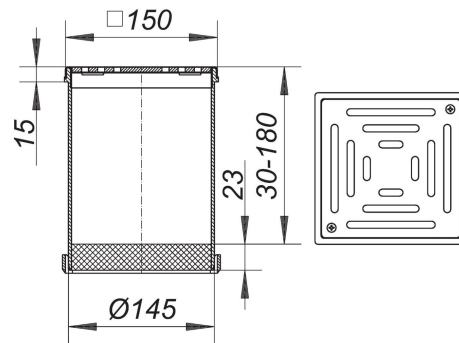

21. November 2019

DALLMER**balcony grating SES 15, 150 x 150 mm**

Product No. **500304**
 EAN: 4001636500304
 Discount group: 3

used with roof drain types 62, 64 and raising piece types 630

material:
 polypropylene

frame 304 stainless steel, , 150 x 150 mm, grate 5 mm 316Ti stainless steel, secured,
 load class L 15 (1.5 t)

We can supply a wide variety of gratings for use on balconies. Please tell us what you need and we can advise the correct type.

Product No.	Description	Dimensions
590084	support ring, white	

Product No.	Description	Dimensions
621580	raising piece type 630 clamp ring	
622587	raising piece type 630 DallBit	
623584	raising piece type 630 PVC	
630094	renova roof drain type 63 T clamp ring, 345 mm, DN 150	DN 150
630049	renova roof drain type 63 T clamp ring, 345 mm, DN 70	DN 70
630063	renova roof drain type 63 T clamp ring, 460 mm, DN 100	DN 100
630087	renova roof drain type 63 T clamp ring, 460 mm, DN 125	DN 125