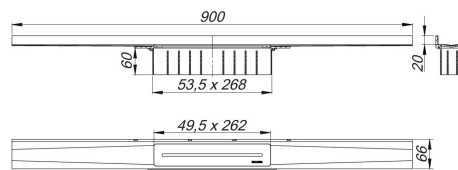

23. September 2020

DALLMER**shower channel CeraWallPure, 900 mm**

Product No. **538475**
 EAN: 4001636538475
 Discount group: 11

for installation with drain body DallFlex, DallFlex Plan, DallFlex vertical and shower underlay DallFlex Wall, DallFlex Wall Plan.

Drainage-strip with integrated fall, visibly installed at the junction of wall and floor.

Suitable for floor finish of 12 – 32 mm and wall finish of 12 – 24 mm (including adhesive), length can be adjusted by one millimeter.

specification

- cover plate
- self-adhesive sound insulating tape
- accessories for installation and positioning
- temporary blanking plate

Material

304 stainless steel, 1,5 mm, load class K 3 (300 kg)

Ordering CeraWall Pure:

Please order drain body DallFlex or shower underlay DallFlex Wall + shower channel CeraWall Pure as two components.

Product No.	Description	Dimensions
538505	security tape S 3, 1200 mm	

Product No.	Description	Dimensions
-------------	-------------	------------