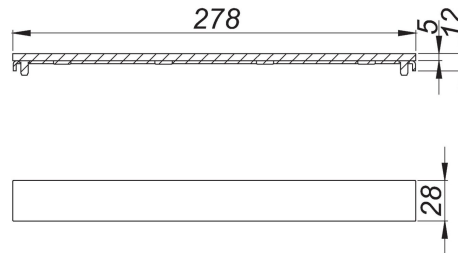

02. December 2021

cover plate CeraFloor/CeraFrame Individual Design brass matt

Product No. **537768**
 EAN: 4001636537768
 Discount group: 11

cover plate for shower channel CeraFloor Individual and CeraFrame Individual,
 all-purpose design, not to be tiled.

Material:
 304 stainless steel, PVD coating in brass matt

Ordering CeraFloor Individual:
 Please order drain body DallFlex or shower underlay DallFlex Floor + shower channel
 CeraFloor Individual + cover plate CeraFloor/CeraFrame Individual!

Product No.	Description	Dimensions
537744	shower channel CeraFloor Individual brass matt, 800-1500 mm	800-1500 mm
537362	shower channel CeraFrame Individual brass matt	300 x 50 mm