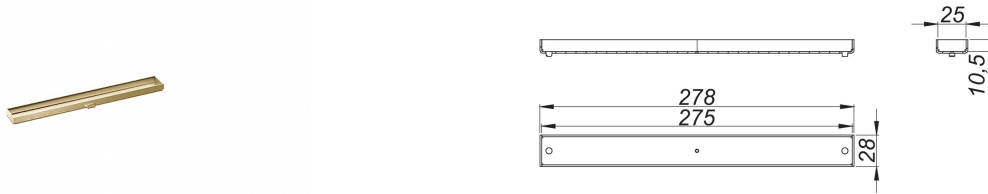

02. December 2021

**cover plate CeraFloor/CeraFrame Individual brass matt**

Product No. **537751**  
 EAN: 4001636537751  
 Discount group: 11

cover plate for shower channel CeraFloor Individual and CeraFrame Individual, for tiling with individual floor coverings.

Material:  
 304 stainless steel, PVD coating in brass matt

Ordering CeraFloor Individual:  
 Please order drain body DallFlex or shower underlay DallFlex Floor + shower channel CeraFloor Individual + cover plate CeraFloor/CeraFrame Individual!

Product No.	Description	Dimensions
537744	shower channel CeraFloor Individual brass matt, 800-1500 mm	800-1500 mm
537362	shower channel CeraFrame Individual brass matt	300 x 50 mm