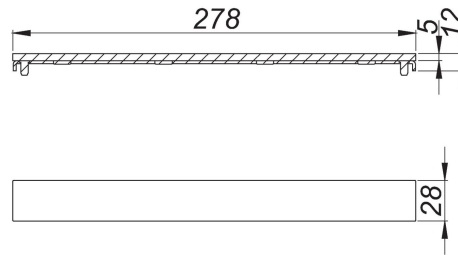

02. December 2021

cover plate CeraFloor/CeraFrame Individual Design red gold matt

Product No. **537669**
 EAN: 4001636537669
 Discount group: 11

cover plate for shower channel CeraFloor Individual and CeraFrame Individual,
 all-purpose design, not to be tiled.

Material:
 304 stainless steel, PVD coating in red gold matt

Ordering CeraFloor Individual:
 Please order drain body DallFlex or shower underlay DallFlex Floor + shower channel
 CeraFloor Individual + cover plate CeraFloor/CeraFrame Individual!

Product No.	Description	Dimensions
537645	shower channel CeraFloor Individual red gold matt, 800-1500 mm	800-1500 mm
537355	shower channel CeraFrame Individual brass matt, 300 x 50 mm	300 x 50 mm