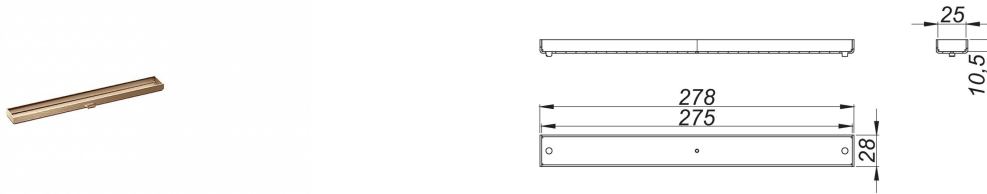

02. December 2021

**DALLMER****cover plate CeraFloor/CeraFrame Individual red gold matt**

Product No. **537652**  
 EAN: 4001636537652  
 Discount group: 11

cover plate for shower channel CeraFloor Individual and CeraFrame Individual, for tiling with individual floor coverings.

Material:  
 304 stainless steel, PVD coating in red gold matt

Ordering CeraFloor Individual:  
 Please order drain body DallFlex or shower underlay DallFlex Floor + shower channel CeraFloor Individual + cover plate CeraFloor/CeraFrame Individual!

Product No.	Description	Dimensions
537645	shower channel CeraFloor Individual red gold matt, 800-1500 mm	800-1500 mm
537355	shower channel CeraFrame Individual brass matt, 300 x 50 mm	300 x 50 mm