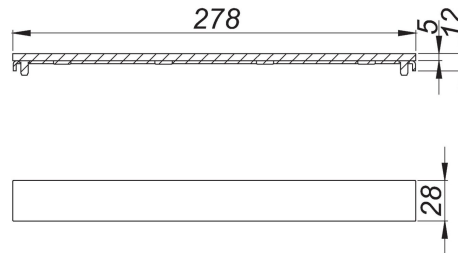

02. December 2021

**DALLMER****cover plate CeraFloor/CeraFrame Individual Design anthracite matt**

Product No. **537560**  
 EAN: 4001636537560  
 Discount group: 11

cover plate for shower channel CeraFloor Individual and CeraFrame Individual,  
 all-purpose design, not to be tiled.

Material:  
 304 stainless steel, PVD coating in anthracite matt

Ordering CeraFloor Individual:  
 Please order drain body DallFlex or shower underlay DallFlex Floor + shower channel  
 CeraFloor Individual + cover plate CeraFloor/CeraFrame Individual!

Product No.	Description	Dimensions
537546	shower channel CeraFloor Individual anthracite matt, 800-1500 mm	800-1500 mm
537348	shower channel CeraFrame Individual anthracite matt, 300 x 50 mm	300 x 50 mm