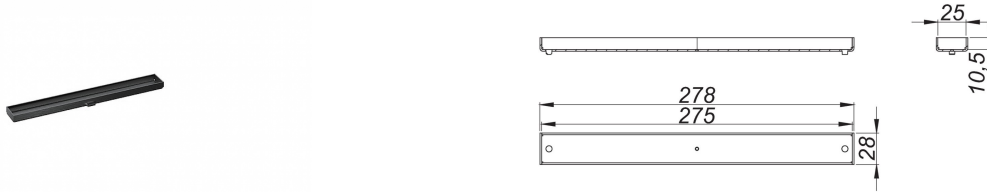

02. December 2021

**DALLMER****cover plate CeraFloor/CeraFrame Individual anthracite matt**

Product No. **537553**  
 EAN: 4001636537553  
 Discount group: 11

cover plate for shower channel CeraFloor Individual and CeraFrame Individual, for tiling with individual floor coverings.

Material:  
 304 stainless steel, PVD coating in anthracite matt

Ordering CeraFloor Individual:  
 Please order drain body DallFlex or shower underlay DallFlex Floor + shower channel CeraFloor Individual + cover plate CeraFloor/CeraFrame Individual!

Product No.	Description	Dimensions
537546	shower channel CeraFloor Individual anthracite matt, 800-1500 mm	800-1500 mm
537348	shower channel CeraFrame Individual anthracite matt, 300 x 50 mm	300 x 50 mm