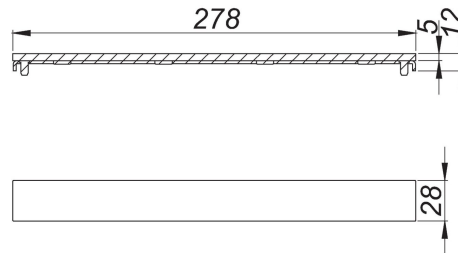

02. December 2021

DALLMER

cover plate CeraFloor/CeraFrame Individual Design satin stainless steel

Product No. **537386**
 EAN: 4001636537386
 Discount amount: 11

cover plate for shower channel CeraFloor Individual and CeraFrame Individual, all-purpose design in stainless steel design, not to be tiled.

Material:
 304 stainless steel

Ordering CeraFloor Individual:
 Please order drain body DallFlex or shower underlay DallFlex Floor + shower channel CeraFloor Individual + cover plate CeraFloor/CeraFrame Individual!

Product No.	Description	Dimensions
537478	shower channel CeraFloor Individual, 800-1500 mm	800-1500 mm
537331	shower channel CeraFrame Individual, 300 x 50 mm	300 x 50 mm