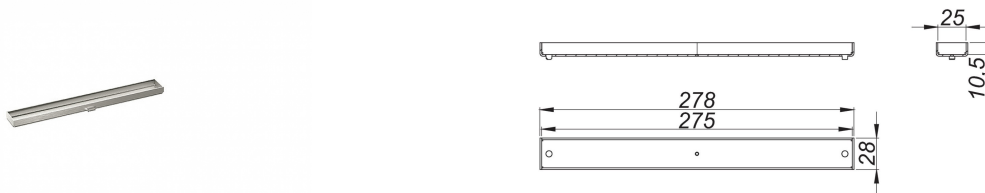

02. December 2021

**DALLMER****cover plate CeraFloor/CeraFrame Individual satin stainless steel**

Product No. **537379**  
 EAN: 4001636537379  
 Discount group: 11

cover plate for shower channel CeraFloor Individual and CeraFrame Individual, for tiling with individual floor coverings.

Material  
 304 stainless steel

Ordering CeraFloor Individual:  
 Please order drain body DallFlex or shower underlay DallFlex Floor + shower channel CeraFloor Individual + cover plate CeraFloor/CeraFrame Individual!

Product No.	Description	Dimensions
537478	shower channel CeraFloor Individual, 800-1500 mm	800-1500 mm
537331	shower channel CeraFrame Individual, 300 x 50 mm	300 x 50 mm