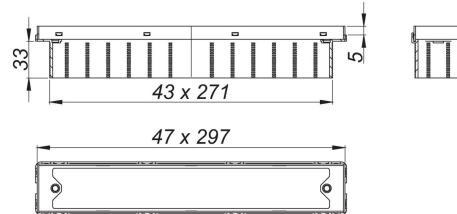

02. December 2021

**DALLMER****shower channel CeraFrame Individual brass matt**

Product No. **537362**  
 EAN: 4001636537362  
 Discount group: 11

for installation with drain body DallFlex, DallFlex Plan, DallFlex vertical and shower underlay DallFlex Compact, DallFlex Compact Plan.  
 height adjustable 12 to 38 mm, spigot ABS, frame 304 stainless steel 1.4301, 300 x 50 mm

material  
 304 stainless steel, PVD coating in brass matt, load class K 3 (300 kg)

Ordering shower channel CeraFrame Individual:  
 Please order drain body DallFlex or shower underlay DallFlex Compact + shower channel CeraFrame Individual + cover plate CeraFloor/CeraFrame Individual!

Product No.	Description	Dimensions
537751	cover plate CeraFloor/CeraFrame Individual brass matt	
537768	cover plate CeraFloor/CeraFrame Individual Design brass matt	
537157	Drain body CeraFlex Plan, DN 40	DN 40
537164	Drain body CeraFlex vertical, DN 50	DN 50
537140	Drain body CeraFlex, DN 50	DN 50
539304	Drain body DallFlex EPS assembled, DN 50	DN 50
539311	Drain body DallFlex Plan EPS assembled, DN 40	DN 40
539014	Drain body DallFlex Plan, DN 40	DN 40
539076	drain body DallFlex vertical, DN 50	DN 50
539007	drain body DallFlex, DN 50	DN 50
540133	shower underlay DallFlex Compact Plan, DN 40, 0,9 x 0,9 m	DN 40, 0,9 x 0,9 m
540195	shower underlay DallFlex Compact Plan, DN 40, 0,9 x 1,2 m	DN 40, 0,9 x 1,2 m