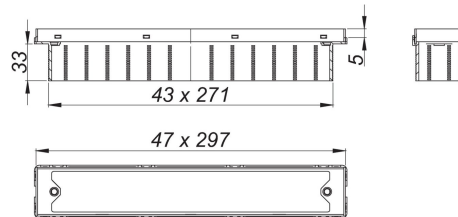

02. December 2021

**DALLMER****shower channel CeraFrame Individual brass matt, 300 x 50 mm**

Product No. **537355**  
 EAN: 4001636537355  
 Discount group: 11

for installation with drain body DallFlex, DallFlex Plan, DallFlex vertical and shower underlay DallFlex Compact, DallFlex Compact Plan.  
 height adjustable 12 to 38 mm, spigot ABS, frame 304 stainless steel 1.4301, 300 x 50 mm

material  
 304 stainless steel, PVD coating in red gold matt, load class K 3 (300 kg)

Ordering shower channel CeraFrame Individual:  
 Please order drain body DallFlex or shower underlay DallFlex Compact + shower channel CeraFrame Individual + cover plate CeraFloor/CeraFrame Individual!

Product No.	Description	Dimensions
537669	cover plate CeraFloor/CeraFrame Individual Design red gold matt	
537652	cover plate CeraFloor/CeraFrame Individual red gold matt	
537157	Drain body CeraFlex Plan, DN 40	DN 40
537164	Drain body CeraFlex vertical, DN 50	DN 50
537140	Drain body CeraFlex, DN 50	DN 50
539304	Drain body DallFlex EPS assembled, DN 50	DN 50
539311	Drain body DallFlex Plan EPS assembled, DN 40	DN 40
539014	Drain body DallFlex Plan, DN 40	DN 40
539076	drain body DallFlex vertical, DN 50	DN 50
539007	drain body DallFlex, DN 50	DN 50
540133	shower underlay DallFlex Compact Plan, DN 40, 0,9 x 0,9 m	DN 40, 0,9 x 0,9 m
540195	shower underlay DallFlex Compact Plan, DN 40, 0,9 x 1,2 m	DN 40, 0,9 x 1,2 m