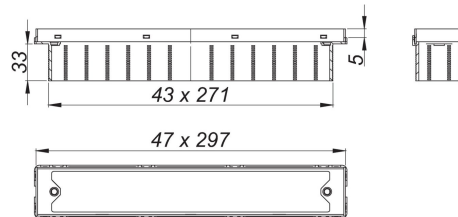

02. December 2021

DALLMER**shower channel CeraFrame Individual anthracite matt, 300 x 50 mm**

Product No. **537348**
 EAN: 4001636537348
 Discount group: 11

for installation with drain body DallFlex, DallFlex Plan, DallFlex vertical and shower underlay DallFlex Compact, DallFlex Compact Plan.
 height adjustable 12 to 38 mm, spigot ABS, frame 304 stainless steel 1.4301, 300 x 50 mm

material
 304 stainless steel, PVD coating in anthracite matt, load class K 3 (300 kg)

Ordering shower channel CeraFrame Individual:
 Please order drain body DallFlex or shower underlay DallFlex Compact + shower channel CeraFrame Individual + cover plate CeraFloor/CeraFrame Individual!