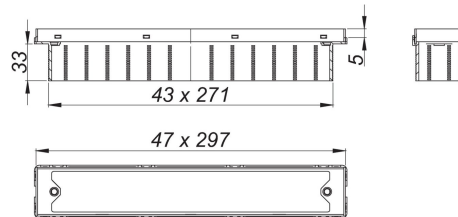

02. December 2021

**DALLMER****shower channel CeraFrame Individual, 300 x 50 mm**

Product No. **537331**  
 EAN: 4001636537331  
 Discount group: 11

for installation with drain body DallFlex, DallFlex Plan, DallFlex vertical and shower underlay DallFlex Compact, DallFlex Compact Plan.  
 height adjustable 12 to 38 mm, spigot ABS, frame 304 stainless steel 1.4301, 300 x 50 mm

material  
 304 stainless steel satin finished, load class K 3 (300 kg)

Ordering shower channel CeraFrame Individual:  
 Please order drain body DallFlex or shower underlay DallFlex Compact + shower channel CeraFrame Individual + cover plate CeraFloor/CeraFrame Individual!

Product No.	Description	Dimensions
537386	cover plate CeraFloor/CeraFrame Individual Design satin stainless steel	
537379	cover plate CeraFloor/CeraFrame Individual satin stainless steel	
537157	Drain body CeraFlex Plan, DN 40	DN 40
537164	Drain body CeraFlex vertical, DN 50	DN 50
537140	Drain body CeraFlex, DN 50	DN 50
539304	Drain body DallFlex EPS assembled, DN 50	DN 50
539311	Drain body DallFlex Plan EPS assembled, DN 40	DN 40
539014	Drain body DallFlex Plan, DN 40	DN 40
539076	drain body DallFlex vertical, DN 50	DN 50
539007	drain body DallFlex, DN 50	DN 50
540133	shower underlay DallFlex Compact Plan, DN 40, 0,9 x 0,9 m	DN 40, 0,9 x 0,9 m
540195	shower underlay DallFlex Compact Plan, DN 40, 0,9 x 1,2 m	DN 40, 0,9 x 1,2 m