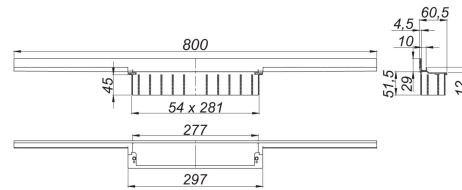

23. September 2020

DALLMER**shower channel CeraWall Individual brass matt, 800 mm**

Product No. **536945**
 EAN: 4001636536945
 Discount group: 11

for installation with drain body DallFlex, DallFlex Plan, DallFlex vertical and shower underlay DallFlex Wall, DallFlex Wall Plan.
 Concealed channel with integrated fall, for installation at the junction of wall and floor.
 Suitable for floor and wall finish of 12 – 24 mm (including adhesive), length can be adjusted by one millimeter.

specification

- self-adhesive security tape S 3 with cut-resistant stainless steel mesh and sound insulation
- accessories for installation and positioning
- scriber template
- construction and sealing adhesive
- temporary blanking plate

Material

304 stainless steel, PVD coating in brass matt

Ordering CeraWall Individual:

Please order drain body DallFlex or shower underlay DallFlex Wall + shower channel CeraWall Individual + cover plate as three components.

Product No.	Description	Dimensions
537041	cover plate CeraWall Individual brass matt	
537058	Cover plate CeraWall Individual Design brass matt	
537157	Drain body CeraFlex Plan, DN 40	DN 40
537164	Drain body CeraFlex vertical, DN 50	DN 50
537140	Drain body CeraFlex, DN 50	DN 50