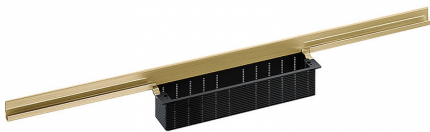

23. September 2020

DALLMER**shower channel CeraWall Individual brass matt, 800 mm**

Product No. **536945**
 EAN: 4001636536945
 Discount group: 11

for installation with drain body DallFlex, DallFlex Plan, DallFlex vertical and shower underlay DallFlex Wall, DallFlex Wall Plan.
 Concealed channel with integrated fall, for installation at the junction of wall and floor.
 Suitable for floor and wall finish of 12 – 24 mm (including adhesive), length can be adjusted by one millimeter.

specification

- self-adhesive security tape S 3 with cut-resistant stainless steel mesh and sound insulation
- accessories for installation and positioning
- scriber template
- construction and sealing adhesive
- temporary blanking plate

Material

304 stainless steel, PVD coating in brass matt

Ordering CeraWall Individual:

Please order drain body DallFlex or shower underlay DallFlex Wall + shower channel CeraWall Individual + cover plate as three components.

Product No.	Description	Dimensions
537041	cover plate CeraWall Individual brass matt	
537058	Cover plate CeraWall Individual Design brass matt	
537157	Drain body CeraFlex Plan, DN 40	DN 40
537164	Drain body CeraFlex vertical, DN 50	DN 50
537140	Drain body CeraFlex, DN 50	DN 50