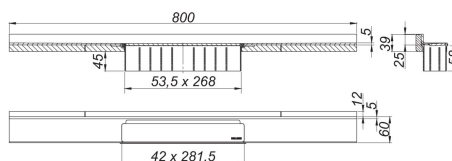

23. September 2020

DALLMER**shower channel CeraWall Select N satin stainless steel, 800****mm**

Product No. **536730**
 EAN: 4001636536730
 Discount: 11

for installation with drain body DallFlex, DallFlex Plan, DallFlex vertical and shower underlay DallFlex Wall, DallFlex Wall Plan.

Drainage-strip with engineered precision fall, visibly installed at the junction of wall and floor. Suitable for natural stone floor and wall finish 24 – 32 mm (including adhesive), length can be adjusted by one millimeter.

specification

- cover plate
- self-adhesive security tape S 3 with cut-resistant stainless steel mesh and sound insulation
- accessories for installation and positioning
- temporary blanking plate

material

Product No.	Description	Dimensions
537157	Drain body CeraFlex Plan, DN 40	DN 40
537164	Drain body CeraFlex vertical, DN 50	DN 50
537140	Drain body CeraFlex, DN 50	DN 50
539304	Drain body DallFlex EPS assembled, DN 50	DN 50
539311	Drain body DallFlex Plan EPS assembled, DN 40	DN 40