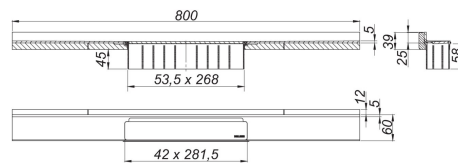

23. September 2020

DALLMER

shower channel CeraWall Select N polished stainless steel, 800 mm

Product No. **536570**
 EAN: 4001636536570
 Discount: 11

for installation with drain body DallFlex, DallFlex Plan, DallFlex vertical and shower underlay DallFlex Wall, DallFlex Wall Plan.

Drainage-strip with engineered precision fall, visibly installed at the junction of wall and floor. Suitable for natural stone floor and wall finish 24 – 32 mm (including adhesive), length can be adjusted by one millimeter.

304 stainless steel, 5 mm solid, mirror polished, load class K 3 (300 kg)

Ordering CeraWall Select:

Please order drain body DallFlex or shower underlay DallFlex Wall + shower channel CeraWall Select N as two components.

Product No.	Description	Dimensions
537157	Drain body CeraFlex Plan, DN 40	DN 40
537164	Drain body CeraFlex vertical, DN 50	DN 50
537140	Drain body CeraFlex, DN 50	DN 50
539304	Drain body DallFlex EPS assembled, DN 50	DN 50
539311	Drain body DallFlex Plan EPS assembled, DN 40	DN 40