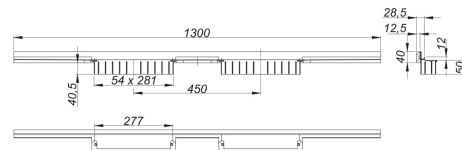

23. September 2020

DALLMER**shower channel CeraWall Individual N Duo, 1300 mm**

Product No. **536310**
 EAN: 4001636536310
 Discount group: 11

for installation with drain body DallFlex Duo, DallFlex Duo Plan and DallFlex Duo vertical.

Concealed channel with integrated fall, for installation at the junction of wall and floor. Suitable for natural stone floor and wall finish 24 to 32 mm (including adhesive), length can be adjusted by one millimeter.

specification

- self-adhesive security tape S 3 with cut-resistant stainless steel mesh and sound insulation
- accessories for installation and positioning
- scriber template
- temporary blanking plate

Product No.	Description	Dimensions
539083	drain body DallFlex Duo vertical, DN 50	DN 50