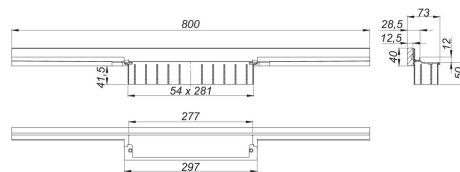

23. September 2020

DALLMER**shower channel CeraWall Individual N, 800 mm**

Product No. **536266**
 EAN: 4001636536266
 Discount group: 11

for installation with drain body DallFlex, DallFlex Plan, DallFlex vertical and shower underlay DallFlex Wall, DallFlex Wall Plan.
 Concealed channel with integrated fall, for installation at the junction of wall and floor.
 Suitable for natural stone floor and wall finish 24 – 32 mm (including adhesive), length can be adjusted by one millimeter.

specification

- self-adhesive security tape S 3 with cut-resistant stainless steel mesh and sound insulation
- accessories for installation and positioning
- scriber template
- temporary blanking plate

material

304 stainless steel

Ordering CeraWall Individual N:

Please order drain body DallFlex or shower underlay DallFlex Wall + shower channel CeraWall Individual N + cover plate as three components.

Product No.	Description	Dimensions
537157	Drain body CeraFlex Plan, DN 40	DN 40
537164	Drain body CeraFlex vertical, DN 50	DN 50
537140	Drain body CeraFlex, DN 50	DN 50
539304	Drain body DallFlex EPS assembled, DN 50	DN 50
539311	Drain body DallFlex Plan EPS assembled, DN 40	DN 40