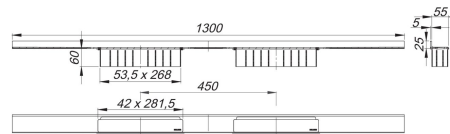

23. September 2020

DALLMER

shower channel CeraWall Select Duo satin stainless steel, 1300 mm

Product No. **536181**
 EAN: 4001636536181
 Discount: 11

for installation with drain body DallFlex Duo, DallFlex Duo Plan and DallFlex Duo vertical.

Drainage-strip with engineered precision fall, visibly installed at the junction of wall and floor. Suitable for floor and wall finish of 12 – 24 mm (including adhesive), length can be adjusted by one millimeter.

material

304 stainless steel, satin finished

Ordering CeraWall Select Duo:

Please order drain body DallFlex Duo + shower channel CeraWall Select Duo as two separate components.

Product No.	Description	Dimensions
535535	cover plate CeraWall Select stainless steel matt	

23. September 2020

DALLMER

Product No.	Description	Dimensions
536501	drain body DallFlex Duo Plan, DN 40	DN 40
539083	drain body DallFlex Duo vertical, DN 50	DN 50
536006	drain body DallFlex Duo, DN 50	DN 50
520494	stainless steel polish	