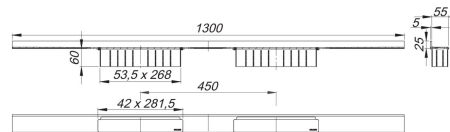

## shower channel CeraWall Select Duo polished stainless steel, 1300 mm

Product No. **536105**  
 EAN: 4001636536105  
 Discount: 11

for installation with drain body DallFlex-Duo, DallFlex-Duo-Plan and DallFlex-Duo vertical.

Drainage-strip with engineered precision fall, visibly installed at the junction of wall and floor. Suitable for floor and wall finish of 12---24-mm (including adhesive), length can be adjusted by one millimeter.

23. September 2020

**DALLMER**

---

<b>Product No.</b>	<b>Description</b>	<b>Dimensions</b>
536501	drain body DallFlex Duo Plan, DN 40	DN 40
539083	drain body DallFlex Duo vertical, DN 50	DN 50
536006	drain body DallFlex Duo, DN 50	DN 50
520494	stainless steel polish	