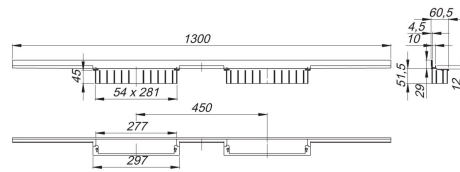

23. September 2020

DALLMER**shower channel CeraWall Individual Duo, 1300 mm**

Product No. **536020**
 EAN: 4001636536020
 Discount group: 11

for installation with drain body DallFlex Duo, DallFlex Duo Plan and DallFlex Duo vertical.

Concealed channel with integrated fall, for installation at the junction of wall and floor. Suitable for wall and floor finish 12 to 24 mm (including adhesive), length can be adjusted by one millimeter.

specification

- self-adhesive security tape S 3 with cut-resistant stainless steel mesh and sound insulation
- accessories for installation and positioning
- scriber template
- construction and sealing adhesive
- temporary blanking plate

material

304 stainless steel

Ordering CeraWall Individual Duo:

Please order drain body DallFlex Duo + shower channel Individual Duo + cover plate Duo as three separate components.

Product No.	Description	Dimensions
535191	cover plate CeraWall Individual Duo	
535092	cover plate CeraWall Individual Duo Design	
535184	cover plate CeraWall Individual Duo natural stone	
536501	drain body DallFlex Duo Plan, DN 40	DN 40
539083	drain body DallFlex Duo vertical, DN 50	DN 50