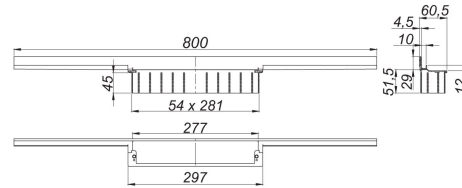

23. September 2020

**DALLMER****shower channel CeraWall Individual anthracite matt, 800 mm**

Product No. **535603**  
 EAN: 4001636535603  
 Discount group: 11

for installation with drain body DallFlex, DallFlex Plan, DallFlex vertical and shower underlay DallFlex Wall, DallFlex Wall Plan.  
 Concealed channel with integrated fall, for installation at the junction of wall and floor.  
 Suitable for floor and wall finish of 12 – 24 mm (including adhesive), length can be adjusted by one millimeter.

**specification**

- self-adhesive security tape S 3 with cut-resistant stainless steel mesh and sound insulation
- accessories for installation and positioning
- scriber template
- construction and sealing adhesive
- temporary blanking plate

Product No.	Description	Dimensions
537003	cover plate CeraWall Individual anthracite matt	
537010	Cover plate CeraWall Individual Design anthracite matt	
537157	Drain body CeraFlex Plan, DN 40	DN 40
537164	Drain body CeraFlex vertical, DN 50	DN 50
537140	Drain body CeraFlex, DN 50	DN 50