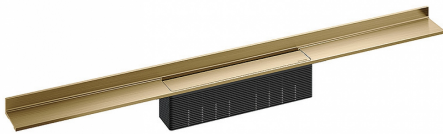

23. September 2020

**DALLMER****shower channel CeraWall Select brass matt, 800 mm**

Product No. **535399**  
 EAN: 4001636535399  
 Discount group: 11

for installation with drain body DallFlex, DallFlex Plan, DallFlex vertical and shower underlay DallFlex Wall, DallFlex Wall Plan. Drainage-strip with engineered precision fall, visibly installed at the junction of wall and floor. Suitable for floor finish of 10 – 24 mm and wall finish of 12 – 24 mm (including adhesive), length can be adjusted by one millimeter.

## specification

- cover plate
- self-adhesive security tape S 3 with cut-resistant stainless steel mesh and sound insulation
- accessories for installation and positioning
- construction and sealing adhesive
- temporary blanking plate

## Material

304 stainless steel, 5 mm solid, load class K 3 (300 kg), PVD coating in brass matt