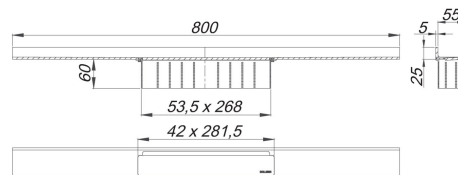

23. September 2020

**DALLMER****shower channel CeraWall Select brass matt, 800 mm**

Product No. **535399**  
 EAN: 4001636535399  
 Discount group: 11

for installation with drain body DallFlex, DallFlex Plan, DallFlex vertical and shower underlay DallFlex Wall, DallFlex Wall Plan. Drainage-strip with engineered precision fall, visibly installed at the junction of wall and floor. Suitable for floor finish of 10 – 24 mm and wall finish of 12 – 24 mm (including adhesive), length can be adjusted by one millimeter.

## specification

- cover plate
- self-adhesive security tape S 3 with cut-resistant stainless steel mesh and sound insulation
- accessories for installation and positioning
- construction and sealing adhesive
- temporary blanking plate

## Material

304 stainless steel, 5 mm solid, load class K 3 (300 kg), PVD coating in brass matt

23. September 2020

**DALLMER**

---

539014	Drain body DallFlex Plan, DN 40	DN 40
539076	drain body DallFlex vertical, DN 50	DN 50
539007	drain body DallFlex, DN 50	DN 50