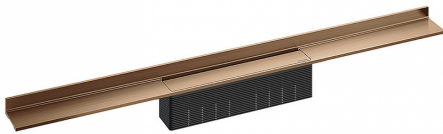

23. September 2020

DALLMER**shower channel CeraWall Select red gold matt, 800 mm**

Product No. **535344**
 EAN: 4001636535344
 Discount group: 11

for installation with drain body DallFlex, DallFlex Plan, DallFlex vertical and shower underlay DallFlex Wall, DallFlex Wall Plan. Drainage-strip with engineered precision fall, visibly installed at the junction of wall and floor. Suitable for floor finish of 10 – 24 mm and wall finish of 12 – 24 mm (including adhesive), length can be adjusted by one millimeter.

specification

- cover plate
- self-adhesive security tape S 3 with cut-resistant stainless steel mesh and sound insulation
- accessories for installation and positioning
- construction and sealing adhesive
- temporary blanking plate

Material

304 stainless steel, 5 mm solid, load class K 3 (300 kg), PVD coating in red gold matt

Ordering CeraWall Select:

Please order drain body DallFlex or shower underlay DallFlex Wall + shower channel CeraWall Select as two components.