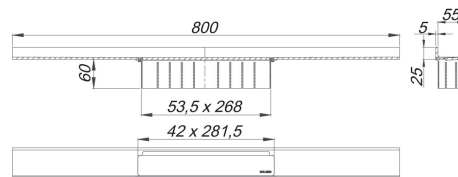

23. September 2020

DALLMER**shower channel CeraWall Select red gold matt, 800 mm**

Product No. **535344**
 EAN: 4001636535344
 Discount group: 11

for installation with drain body DallFlex, DallFlex Plan, DallFlex vertical and shower underlay DallFlex Wall, DallFlex Wall Plan. Drainage-strip with engineered precision fall, visibly installed at the junction of wall and floor. Suitable for floor finish of 10 – 24 mm and wall finish of 12 – 24 mm (including adhesive), length can be adjusted by one millimeter.

specification

- cover plate
- self-adhesive security tape S 3 with cut-resistant stainless steel mesh and sound insulation
- accessories for installation and positioning
- construction and sealing adhesive
- temporary blanking plate

Material

304 stainless steel, 5 mm solid, load class K 3 (300 kg), PVD coating in red gold matt

Ordering CeraWall Select:

Please order drain body DallFlex or shower underlay DallFlex Wall + shower channel CeraWall Select as two components.

Product No.	Description	Dimensions
537157	Drain body CeraFlex Plan, DN 40	DN 40
537164	Drain body CeraFlex vertical, DN 50	DN 50
537140	Drain body CeraFlex, DN 50	DN 50
539304	Drain body DallFlex EPS assembled, DN 50	DN 50
539311	Drain body DallFlex Plan EPS assembled, DN 40	DN 40