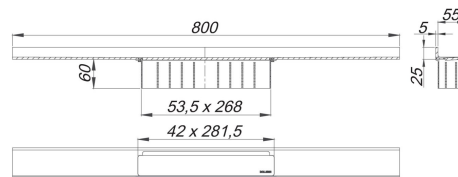

23. September 2020

DALLMER**shower channel CeraWall Select anthracite matt, 800 mm**

Product No. **535283**
 EAN: 4001636535283
 Discount group: 11

for installation with drain body DallFlex, DallFlex Plan, DallFlex vertical and shower underlay DallFlex Wall, DallFlex Wall Plan. Drainage-strip with engineered precision fall, visibly installed at the junction of wall and floor. Suitable for floor finish of 10 – 24 mm and wall finish of 12 – 24 mm (including adhesive), length can be adjusted by one millimeter.

specification

- cover plate
- self-adhesive security tape S 3 with cut-resistant stainless steel mesh and sound insulation
- accessories for installation and positioning
- construction and sealing adhesive
- temporary blanking plate

Material

304 stainless steel, 5 mm solid, load class K 3 (300 kg), PVD coating in anthracite matt

Ordering CeraWall Select:

Please order drain body DallFlex or shower underlay DallFlex Wall + shower channel CeraWall Select as two components.

Product No.	Description	Dimensions
537157	Drain body CeraFlex Plan, DN 40	DN 40
537164	Drain body CeraFlex vertical, DN 50	DN 50
537140	Drain body CeraFlex, DN 50	DN 50
539304	Drain body DallFlex EPS assembled, DN 50	DN 50
539014	Drain body DallFlex Plan, DN 40	DN 40