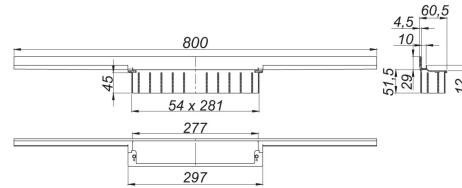

23. September 2020

DALLMER**shower channel CeraWall Individual, 800 mm**

Product No. **535269**
 EAN: 4001636535269
 Discount group: 11

for installation with drain body DallFlex, DallFlex Plan, DallFlex vertical and shower underlay DallFlex Wall, DallFlex Wall Plan.
 Concealed channel with integrated fall, for installation at the junction of wall and floor.
 Suitable for floor and wall finish of 12 – 24 mm (including adhesive), length can be adjusted by one millimeter.

specification

- self-adhesive security tape S 3 with cut-resistant stainless steel mesh and sound insulation
- accessories for installation and positioning
- scriber template
- construction and sealing adhesive
- temporary blanking plate

material

304 stainless steel

Ordering CeraWall Individual:

Please order drain body DallFlex or shower underlay DallFlex Wall + shower channel CeraWall Individual + cover plate as three components.

Product No.	Description	Dimensions
535047	Cover plate CeraWall Individual Design satin stainless steel	
535030	cover plate CeraWall Individual natural stone	
535023	cover plate CeraWall Individual satin stainless steel	
537157	Drain body CeraFlex Plan, DN 40	DN 40
537164	Drain body CeraFlex vertical, DN 50	DN 50