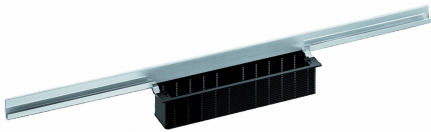

23. September 2020

DALLMER**shower channel CeraWall Individual, 800 mm**

Product No. **535269**
 EAN: 4001636535269
 Discount group: 11

for installation with drain body DallFlex, DallFlex Plan, DallFlex vertical and shower underlay DallFlex Wall, DallFlex Wall Plan.
 Concealed channel with integrated fall, for installation at the junction of wall and floor.
 Suitable for floor and wall finish of 12 – 24 mm (including adhesive), length can be adjusted by one millimeter.

specification

- self-adhesive security tape S 3 with cut-resistant stainless steel mesh and sound insulation
- accessories for installation and positioning
- scriber template
- construction and sealing adhesive
- temporary blanking plate

material

304 stainless steel

Ordering CeraWall Individual:

Please order drain body DallFlex or shower underlay DallFlex Wall + shower channel CeraWall Individual + cover plate as three components.

Product No.	Description	Dimensions
535047	Cover plate CeraWall Individual Design satin stainless steel	
535030	cover plate CeraWall Individual natural stone	
535023	cover plate CeraWall Individual satin stainless steel	
537157	Drain body CeraFlex Plan, DN 40	DN 40
537164	Drain body CeraFlex vertical, DN 50	DN 50