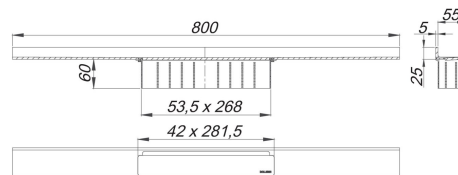

23. September 2020

DALLMER

shower channel CeraWall Select polished stainless steel, 800 mm

Product No. **535252**
 EAN: 4001636535252
 Discount: 11

for installation with drain body DallFlex, DallFlex Plan, DallFlex vertical and shower underlay DallFlex Wall, DallFlex Wall Plan. Drainage-strip with engineered precision fall, visibly installed at the junction of wall and floor. Suitable for floor finish of 10 – 24 mm and wall finish of 12 – 24 mm (including adhesive), length can be adjusted by one millimeter.

specification

- cover plate
- self-adhesive security tape S 3 with cut-resistant stainless steel mesh and sound insulation
- accessories for installation and positioning
- construction and sealing adhesive
- temporary blanking plate

material

304 stainless steel, 5 mm solid, mirror polished, load class K 3 (300 kg)

Ordering CeraWall Select:

Please order drain body DallFlex or shower underlay DallFlex Wall + shower channel CeraWall Select as two components.

Product No.	Description	Dimensions
535528	cover plate CeraWall Select stainless steel polished	

23. September 2020

DALLMER

Product No.	Description	Dimensions
537157	Drain body CeraFlex Plan, DN 40	DN 40
537164	Drain body CeraFlex vertical, DN 50	DN 50
537140	Drain body CeraFlex, DN 50	DN 50
539304	Drain body DallFlex EPS assembled, DN 50	DN 50
539311	Drain body DallFlex Plan EPS assembled, DN 40	DN 40
539014	Drain body DallFlex Plan, DN 40	DN 40
539076	drain body DallFlex vertical, DN 50	DN 50
539007	drain body DallFlex, DN 50	DN 50