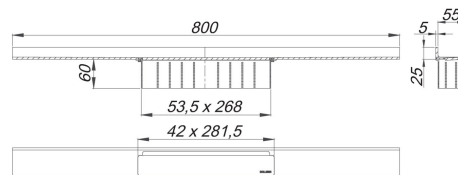

23. September 2020

DALLMER**shower channel CeraWall Select satin stainless steel, 800 mm**

Product No. **535245**
 EAN: 4001636535245
 Discount group: 11

for installation with drain body DallFlex, DallFlex Plan, DallFlex vertical and shower underlay DallFlex Wall, DallFlex Wall Plan. Drainage-strip with engineered precision fall, visibly installed at the junction of wall and floor. Suitable for floor finish of 10 – 24 mm and wall finish of 12 – 24 mm (including adhesive), length can be adjusted by one millimeter.

specification

- cover plate
- self-adhesive security tape S 3 with cut-resistant stainless steel mesh and sound insulation
- accessories for installation and positioning
- temporary blanking plate

material

304 stainless steel, 5 mm solid, satin finished, load class K 3 (300 kg)

Ordering CeraWall Select:

Please order drain body DallFlex or shower underlay DallFlex Wall + shower channel CeraWall Select as two components.

Product No.	Description	Dimensions
535535	cover plate CeraWall Select stainless steel matt	

23. September 2020

DALLMER

Product No.	Description	Dimensions
537157	Drain body CeraFlex Plan, DN 40	DN 40
537164	Drain body CeraFlex vertical, DN 50	DN 50
537140	Drain body CeraFlex, DN 50	DN 50
539304	Drain body DallFlex EPS assembled, DN 50	DN 50
539311	Drain body DallFlex Plan EPS assembled, DN 40	DN 40
539014	Drain body DallFlex Plan, DN 40	DN 40
539076	drain body DallFlex vertical, DN 50	DN 50
539007	drain body DallFlex, DN 50	DN 50