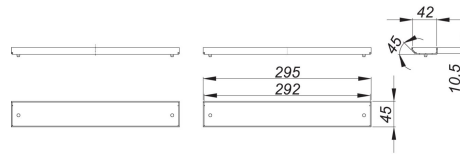

23. September 2020

DALLMER**cover plate CeraWall Individual Duo**

Product No. **535191**
 EAN: 4001636535191
 Discount group: 11

each with two cover plates for shower channel CeraWall Individual Duo.

material
 304 stainless steel

for flooring with unfinished cut edges (e.g. glazed tiles).

Ordering CeraWall Individual Duo:
 Please order drain body DallFlex Duo + shower channel Individual Duo + cover plate Duo
 as three separate components.

Product No.	Description	Dimensions
536020	shower channel CeraWall Individual Duo, 1300 mm	1300 mm
536037	shower channel CeraWall Individual Duo, 1400 mm	1400 mm
536044	shower channel CeraWall Individual Duo, 1500 mm	1500 mm
536051	shower channel CeraWall Individual Duo, 1600 mm	1600 mm
536068	shower channel CeraWall Individual Duo, 1700 mm	1700 mm
536075	shower channel CeraWall Individual Duo, 1800 mm	1800 mm
536082	shower channel CeraWall Individual Duo, 1900 mm	1900 mm
536099	shower channel CeraWall Individual Duo, 2000 mm	2000 mm