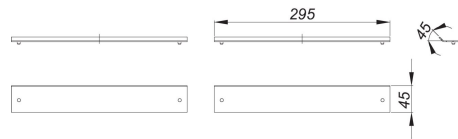

23. September 2020

DALLMER**cover plate CeraWall Individual Duo natural stone**

Product No. **535184**
 EAN: 4001636535184
 Discount group: 11

each with two cover plates for shower channel CeraWall Individual Duo.

material
 304 stainless steel

for flooring with polished cut edges or self-colour floor finish (e.g. natural stone, porcelain stoneware tiles).

Ordering CeraWall Individual Duo:
 Please order drain body DallFlex Duo + shower channel Individual Duo + cover plate Duo
 as three separate components.

Product No.	Description	Dimensions
536020	shower channel CeraWall Individual Duo, 1300 mm	1300 mm
536037	shower channel CeraWall Individual Duo, 1400 mm	1400 mm
536044	shower channel CeraWall Individual Duo, 1500 mm	1500 mm
536051	shower channel CeraWall Individual Duo, 1600 mm	1600 mm
536068	shower channel CeraWall Individual Duo, 1700 mm	1700 mm
536075	shower channel CeraWall Individual Duo, 1800 mm	1800 mm
536082	shower channel CeraWall Individual Duo, 1900 mm	1900 mm
536099	shower channel CeraWall Individual Duo, 2000 mm	2000 mm