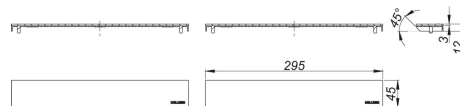

23. September 2020

DALLMER**cover plate CeraWall Individual Duo Design**

Product No. **535092**
 EAN: 4001636535092
 Discount group: 11

each with two cover plates for shower channel CeraWall Individual Duo.

material
 304 stainless steel

all-purpose design in stainless steel design, not to be tiled.

Ordering CeraWall Individual Duo:
 Please order drain body DallFlex Duo + shower channel Individual Duo + cover plate Duo
 as three separate components.

Product No.	Description	Dimensions
536020	shower channel CeraWall Individual Duo, 1300 mm	1300 mm
536037	shower channel CeraWall Individual Duo, 1400 mm	1400 mm
536044	shower channel CeraWall Individual Duo, 1500 mm	1500 mm
536051	shower channel CeraWall Individual Duo, 1600 mm	1600 mm
536068	shower channel CeraWall Individual Duo, 1700 mm	1700 mm
536075	shower channel CeraWall Individual Duo, 1800 mm	1800 mm
536082	shower channel CeraWall Individual Duo, 1900 mm	1900 mm
536099	shower channel CeraWall Individual Duo, 2000 mm	2000 mm