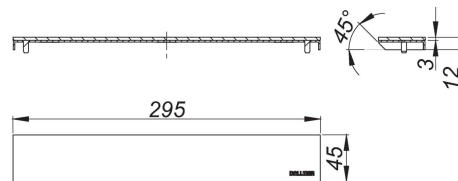

## Cover plate CeraWall Individual Design satin stainless steel

Product No. **535047**  
 EAN: 4001636535047  
 Discount group: 11

cover plate for shower channel CeraWall Individual.

material  
 304 stainless steel

Product No.	Description	Dimensions
535214	shower channel CeraWall Individual, 1000 mm	1000 mm
535221	shower channel CeraWall Individual, 1100 mm	1100 mm
535238	shower channel CeraWall Individual, 1200 mm	1200 mm
536518	shower channel CeraWall Individual, 1300 mm	1300 mm
536525	shower channel CeraWall Individual, 1400 mm	1400 mm
536532	shower channel CeraWall Individual, 1500 mm	1500 mm
535269	shower channel CeraWall Individual, 800 mm	800 mm
535207	shower channel CeraWall Individual, 900 mm	900 mm