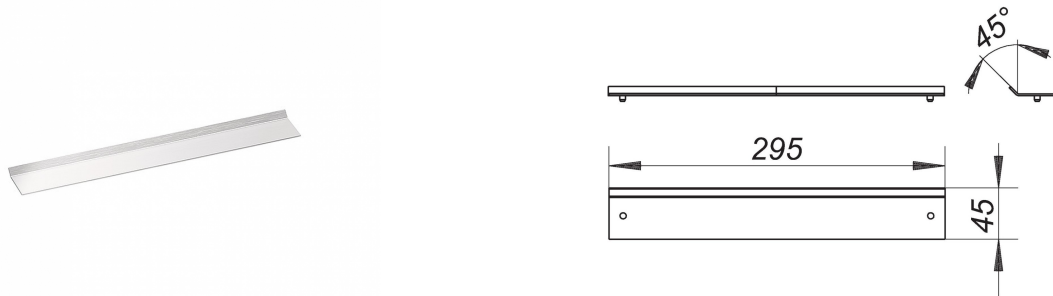

23. September 2020

cover plate CeraWall Individual natural stone

Product No. **535030**
 EAN: 4001636535030
 Discount group: 11

cover plate for shower channel CeraWall Individual.

material:
 304 stainless steel

for flooring with polished cut edges or self-colour floor finish
 (e.g. natural stone, porcelain stoneware tiles).

Ordering CeraWall Individual:

Please order drain body DallFlex or shower underlay DallFlex Wall + shower channel CeraWall Individual + cover plate as three components.

Product No.	Description	Dimensions
535214	shower channel CeraWall Individual, 1000 mm	1000 mm
535221	shower channel CeraWall Individual, 1100 mm	1100 mm
535238	shower channel CeraWall Individual, 1200 mm	1200 mm
536518	shower channel CeraWall Individual, 1300 mm	1300 mm
536525	shower channel CeraWall Individual, 1400 mm	1400 mm
536532	shower channel CeraWall Individual, 1500 mm	1500 mm
535269	shower channel CeraWall Individual, 800 mm	800 mm
535207	shower channel CeraWall Individual, 900 mm	900 mm