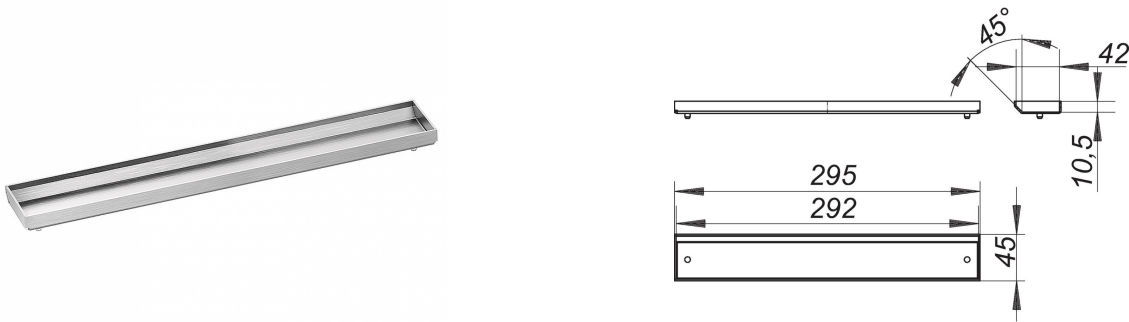

23. September 2020

DALLMER**cover plate CeraWall Individual satin stainless steel**

Product No. **535023**
 EAN: 4001636535023
 Discount group: 11

cover plate for shower channel CeraWall Individual.

material:
 304 stainless steel

for flooring with unfinished cut edges (e.g. glazed tiles).

Ordering CeraWall Individual:
 Please order drain body DallFlex or shower underlay DallFlex Wall + shower channel CeraWall Individual + cover plate as three components.

Product No.	Description	Dimensions
535214	shower channel CeraWall Individual, 1000 mm	1000 mm
535221	shower channel CeraWall Individual, 1100 mm	1100 mm
535238	shower channel CeraWall Individual, 1200 mm	1200 mm
536518	shower channel CeraWall Individual, 1300 mm	1300 mm
536525	shower channel CeraWall Individual, 1400 mm	1400 mm
536532	shower channel CeraWall Individual, 1500 mm	1500 mm
535269	shower channel CeraWall Individual, 800 mm	800 mm
535207	shower channel CeraWall Individual, 900 mm	900 mm