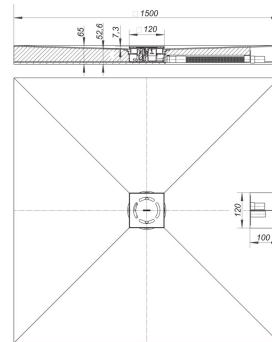

02. December 2021

DALLMER**shower underlay CeraBoard Active, 1500 x 1500 mm**

Product No. **527035**
 EAN: 4001636527035
 Discount group: 9

waterproof shower base for a tiled, level access shower, Sensor unit in a plastic housing

Specification sensor unit:

- integrated visual function display
- 5.5 m long electronic cable for connection to the installation box Active
- wastewater connection 1/2" female to connect PVC-U pipes d = 20 mm
- 5 m flexible corrugated tube with device for pulling through cables

Specification shower base:

- extruded polystyrene foam core
- special coating on both sides
- upper side sanded, reverse side with sound proofing surface

material :

frame ABS, 120 x 120 mm, grate 304 stainless steel, class K 3 (300 kg)