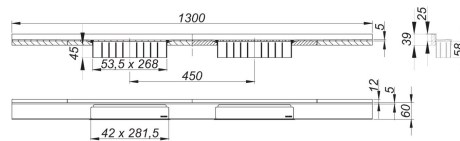

23. September 2020

DALLMER

shower channel CeraWall Select N Duo satin stainless steel, 1300 mm

Product No. **536815**
 EAN: 4001636536815
 Discount amount: 11

for installation with drain body DallFlex Duo, DallFlex Duo Plan and DallFlex Duo vertical.

Drainage-strip with engineered precision fall, visibly installed at the junction of wall and floor. Suitable for natural stone floor and wall finish 24 – 32 mm (including adhesive), length can be adjusted by one millimeter.

specification

- two cover plates
- self-adhesive security tape S 3 with cut-resistant stainless steel mesh and sound insulation
- accessories for installation and positioning
- temporary blanking plate with integrated level

material

304 stainless steel, satin finished

Ordering CeraWall Select N Duo:

Please order drain body DallFlex Duo + shower channel Cerawall Select N Duo as two separate components.