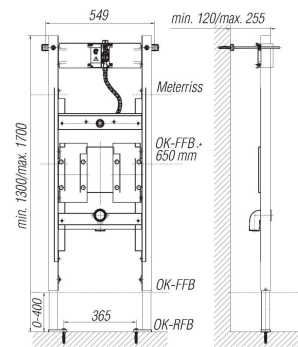

## installation kit iQ R1

Product No. **145017**  
EAN: 4001636145017  
Discount group: 9

concealed support frame with wall-box

specification:

- installation kit iQ R3
- water supply IG 1/2
- gunmetal valve body incorporating shut-off
- blanking plate
- 230 V connection
- fasteners

for installation of the control box with cover plate