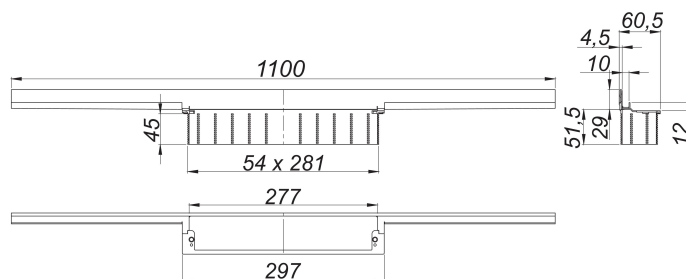

shower channel CeraWall Individual black matt, 1100 mm

Part number: 535641
 GTIN: 4001636535641
 Rebate group: 11

Description:

shower channel CeraWall Individual black matt, 1100 mm
 for installation with drain body DallFlex, DallFlex Plan, DallFlex vertical and shower underlay DallFlex Wall, DallFlex Wall Plan.
 Concealed channel with integrated fall, for installation at the junction of wall and floor. Suitable for floor and wall finish of 12 – 24 mm (including adhesive), length can be adjusted by one millimeter.

specification

- self-adhesive security tape S 3 with cut-resistant stainless steel mesh and sound insulation
- accessories for installation and positioning
- scriber template
- construction and sealing adhesive
- temporary blanking plate

Material

304 stainless steel, PVD coating in black matt

Ordering CeraWall Individual:

Please order drain body DallFlex or shower underlay DallFlex Wall + shower channel CeraWall Individual + cover plate as three components.

Spare parts:

535788