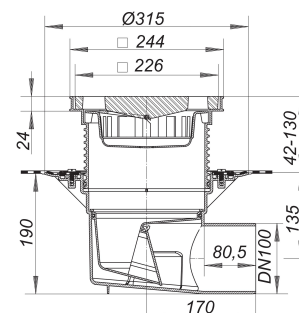

yard drain type 615.0 DallBit, DN 100

Part number: 862365

GTIN: 4001636862365

Rebate group: 3

Description:

yard drain type 615.0 DallBit, DN 100

ductile iron grate, load class A (up to 1,5 t)

Flow rates tested to DIN EN 1253:

Nominal diameter	Product standard	Min. flow rate according to norm	Water level according to norm
DN 100	DIN EN 1253	4.50 l/s	35.00 mm

Spare parts:

860996 ductile iron grate for 605/606/615/616