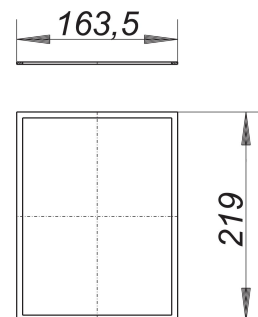

cover seal for Stausafe DN 150/DN 200

Part number: 664044
GTIN: 4001636664044
Rebate group: 3

Description:

cover seal for Stausafe DN 150/DN 200
spare part for anti-flooding valve Stausafe with year of construction before 2000