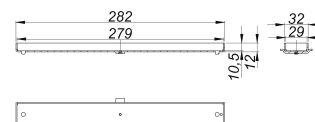

cover plate CeraFloor/CeraFrame Individual satin stainless steel

Part number: 537379
GTIN: 4001636537379
Rebate group: 11

Description:

cover plate CeraFloor/CeraFrame Individual satin stainless steel
cover plate for shower channel CeraFloor Individual and CeraFrame Individual, for tiling with individual floor coverings.

Material
304 stainless steel

Ordering CeraFloor Individual:

Please order drain body DallFlex or shower underlay DallFlex Floor + shower channel CeraFloor Individual + cover plate CeraFloor/CeraFrame Individual!