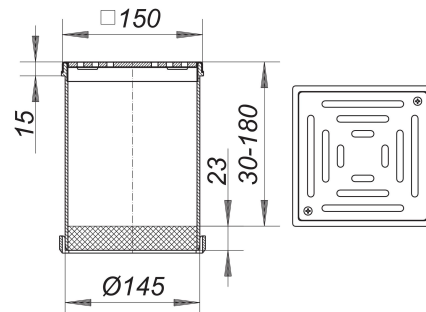

balcony grating SES 15, 150 x 150 mm

Part number: 500304
GTIN: 4001636500304
Rebate group: 3

Description:

balcony grating SES 15, 150 x 150 mm
used with roof drain types 62, 64 and raising piece types 630

material:

polypropylene

frame 304 stainless steel, , 150 x 150 mm, grate 5 mm 316Ti stainless steel, secured, load class L 15 (1.5 t)

We can supply a wide variety of gratings for use on balconies. Please tell us what you need and we can advise the correct type.

Spare parts:

590084 support ring, white